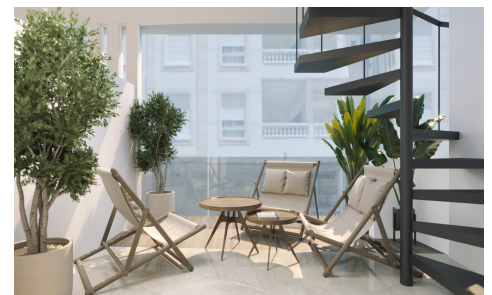

MRG41545H

Modern New Build Apartments in the Heart of Torrevieja €440,000

2

2

87m²

N/A

Modern New Build Apartments in the Heart of Torrevieja Prime Location Just 150 m from the Sea This exceptional new development is located in the very centre of Torrevieja, just 150 m from the natural swimming pools and seafront promenade, and only 500 m from Playa del Cura. Surrounded by an extensive range of services including shops, supermarkets, parks, cafés and restaurants, the area offers everything you need within a short walk. Its combination of urban convenience and coastal tranquillity makes it one of the most attractive residential areas in the city. Contemporary Apartments With 1 and 2 Bedrooms The development offers modern apartments featuring 1 or...(Ask for More Details!)