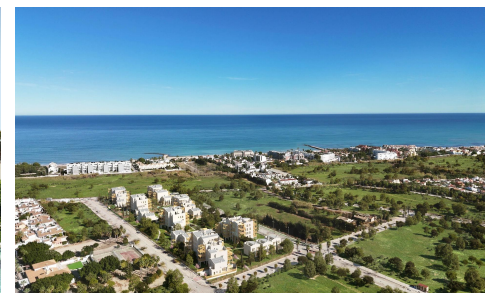

MRG93101W

NEW BUILD RESIDENTIAL IN EL VERGEL €245,000

1

1

65m²

N/A

NEW BUILD RESIDENTIAL IN EL VERGEL New Build residential complex of 1, 2 and 3 bedrooms apartments and penthouses in El Vergel designed as compact structures a response to the architects and designers constant pursuit of efficiency in the development. These decisions, spread throughout the various key points of the residential area, ensure that your home stays at the right temperature both in winter and summer. The main feature of the properties will be their large terraces. With regular proportions, they are the ideal spaces for outdoor living. The integration of the living room with these spacious terraces will unite your home as a livable volume where...(Ask for More Details!)