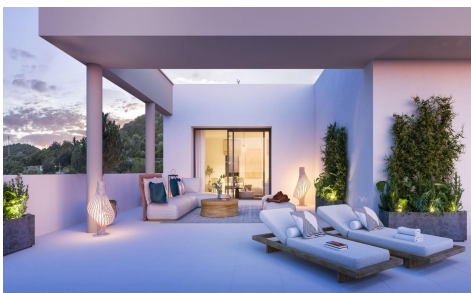

## NEW BUILD RESIDENTIAL COMPLEX NEAR ESTEPONA €410,000

2

2

95m<sup>2</sup>

N/A

**NEW BUILD RESIDENTIAL COMPLEX NEAR ESTEPONA** New Build residential complex with a contemporary and modern design, with a total of 135 1, 2 and 3 bedroom homes located next to Valle Romano Golf Club in Estepona. The privileged south orientation has made it possible to design bright homes that make the most of the hours of natural light. The ground floor properties with beautiful gardens and the penthouses with solariums, ideal for enjoying the sun and the incomparable Estepona sunsets, stand out. This complete residential complex is completed with spectacular communal areas consisting of a swimming pool with solarium, gymnasium and gardens with native species...(Ask for More Details!)