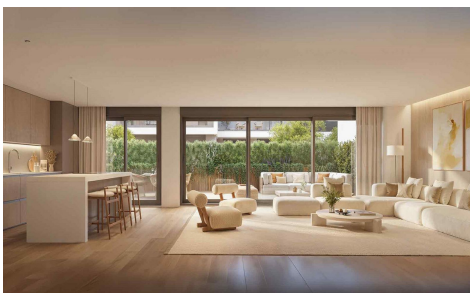

MLS88612R

Penthouse in Nueva Andalucia

€997,000

2

2

103m²

N/A

Discover a New Dimension of Luxury in the Heart of Nueva Andalucía, Marbella. We present an exclusive residential development that redefines modern architecture in a privileged environment. Designed to offer maximum comfort and elegance, this complex is the ideal choice for those seeking quality of life in an unparalleled location. Unbeatable Location: Between the Sea and Exclusivity. Located in the prestigious Nueva Andalucía district, this development is just minutes from the iconic Puerto Banos, surrounded by Marbella's finest services and leisure options. Enjoy a selection of gourmet restaurants, the renowned Marbella Paddle Tennis Club, and some of the most exclusive golf courses, including Guadalmina, Los Naranjos, Aloha, Las Brisas, and RÃ-o