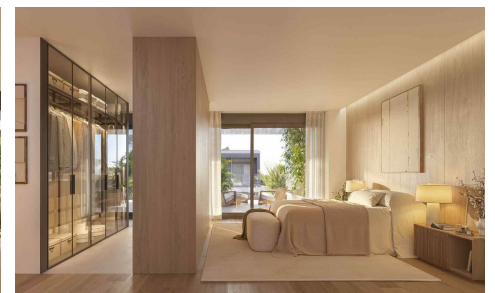

MLS88612R

Penthouse in Nueva Andalucia

€997,000

2

2

103m²

N/A

Discover a New Dimension of Luxury in the Heart of Nueva Andalucía, Marbella. We present an exclusive residential development that redefines modern architecture in a privileged environment. Designed to offer maximum comfort and elegance, this complex is the ideal choice for those seeking quality of life in an unparalleled location. Unbeatable Location: Between the Sea and Exclusivity. Located in the prestigious Nueva Andalucía district, this development is just minutes from the iconic Puerto Banos, surrounded by Marbella's finest services and leisure options. Enjoy a selection of gourmet restaurants, the renowned Marbella Paddle Tennis Club, and some of the most exclusive golf courses, including Guadalmina, Los Naranjos, Aloha, Las Brisas, and RÃ-o