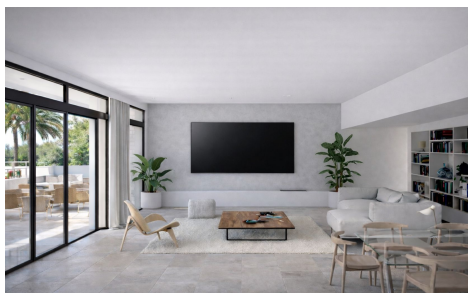

MLS69172N

Villa in Benitachell

€1,575,000

4

3

280m²

890m²

Luxury villa development for sale in Benitachell, Cumbre del Sol. 4 bedrooms, sea views, large swimming pool and close to Lady Elizabeth School. This luxury villa development in Benitachell (Cumbre del Sol) offers an attractive opportunity for buyers wishing to build a contemporary villa in a central location, close to Lady Elizabeth International School. Description The villa is spread over two levels and has a practical layout. On the main floor, there is a spacious living and dining room with an open-plan kitchen, featuring a breakfast bar and utility room. The master bedroom has a dressing room and an en-suite bathroom. There is also a second bedroom with an en-suite...(Ask for More Details!)