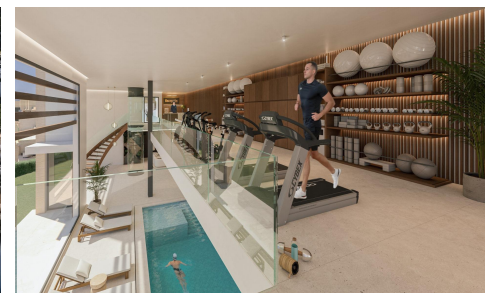

## Exclusive New Residential in Aloha Golf, Nueva Andalucía, Marbella

2

2

150m<sup>2</sup>

N/A

Exclusive New Residential in Aloha Golf, Nueva Andalucía Marbella Luxury Living in the Heart of Nueva Andalucía Discover this exclusive new residential development in Aloha Golf, one of the most prestigious areas of Nueva Andalucía, Marbella. Surrounded by world-class golf courses and just minutes from Marbella's Golden Mile and Puerto Banos, this boutique project offers the perfect blend of elegance, privacy, and Mediterranean lifestyle. Modern Apartments and Penthouses The community features 2 and 3-bedroom luxury apartments, penthouses, and duplex-penthouses within a secure gated complex. The first phase consists of only 16 residences distributed across two low-rise buildings, ensuring exclusivity and tranquility. Ground-floor units with private