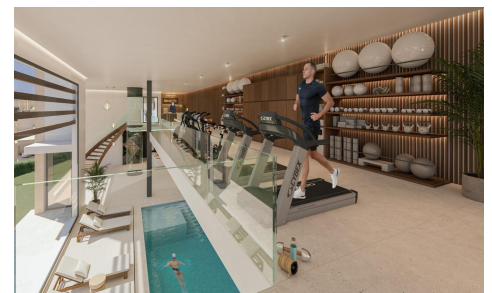

## Exclusive New Residential in Aloha Golf, Nueva Andalucía, Marbella

2

2

171m<sup>2</sup>

N/A

Exclusive New Residential in Aloha Golf, Nueva Andalucía Marbella Luxury Living in the Heart of Nueva Andalucía Discover this exclusive new residential development in Aloha Golf, one of the most prestigious areas of Nueva Andalucía, Marbella. Surrounded by world-class golf courses and just minutes from Marbella's Golden Mile and Puerto Banos, this boutique project offers the perfect blend of elegance, privacy, and Mediterranean lifestyle. Modern Apartments and Penthouses The community features 2 and 3-bedroom luxury apartments, penthouses, and duplex-penthouses within a secure gated complex. The first phase consists of only 16 residences distributed across two low-rise buildings, ensuring exclusivity and tranquility. Ground-floor units with private