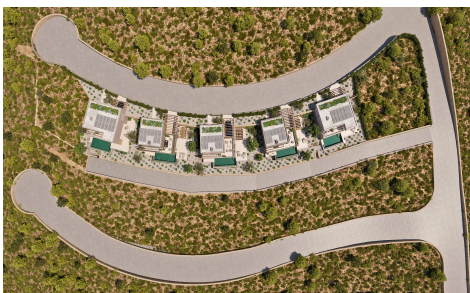

MVF75092Q

Villa in Lliber

€990,000

3

3

165m²

439m²

Discover Elements EcoResidences in Lliber, at the very heart of the Vall de Pop - a development that transcends architecture to offer a lifestyle in complete harmony with nature. Set amidst rolling mountains, lush vineyards, and villages steeped in tradition, this exclusive residential enclave reimagines Mediterranean living with a modern, sustainable approach, seamlessly blending with the breathtaking landscape. From its very foundations, the infrastructure has been designed using innovative and efficient techniques, aimed at creating a responsible and enduring environment. At Elements, every corner is crafted to enhance well-being and foster a sense of community: a social club with a restaurant, spa, and gym; community gardens that connect residents with...(Ask for More