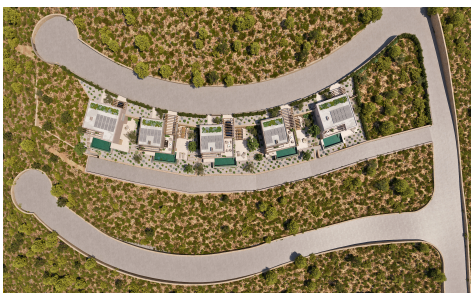

MVF75092Q

Villa in Lliber

€1,023,000

3

3

165m²

439m²

Discover Elements EcoResidences in Lliber, at the very heart of the Vall de Pop - a development that transcends architecture to offer a lifestyle in complete harmony with nature. Set amidst rolling mountains, lush vineyards, and villages steeped in tradition, this exclusive residential enclave reimagines Mediterranean living with a modern, sustainable approach, seamlessly blending with the breathtaking landscape. From its very foundations, the infrastructure has been designed using innovative and efficient techniques, aimed at creating a responsible and enduring environment. At Elements, every corner is crafted to enhance well-being and foster a sense of community: a social club with a restaurant, spa, and gym; community gardens that connect residents with...(Ask for More