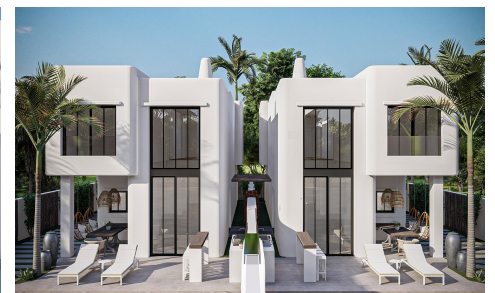

MRG83763D

Exclusive New-Build Villas in El Albir n Mediterranean Lifestyle €275,000

4

3

203m²

322m²

Exclusive New-Build Villas in El Albir â€“ Mediterranean Lifestyle by Sierra Helada Premium Location Surrounded by Nature and Close to the Sea Discover 17 exclusive detached villas located in a peaceful residential area of El Albir, just 1.4 km from the beach and at the foot of the stunning Sierra Helada Natural Park. This unique setting offers a perfect balance between privacy, nature, and proximity to all amenities. The charming town of Altea is only 6 km away, Benidorm is 7 km away, and Alicante International Airport can be reached in approximately 60 km. Golf lovers will appreciate that the renowned Altea Club de Golf is just 5...(Ask for More Details!)