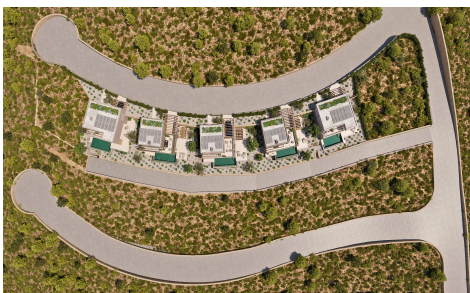

MVF51449R

Villa in Lliber

€1,023,000

3

3

165m²

473m²

Discover Elements EcoResidences in LIÀ-ber, at the very heart of the Vall de Pop â€” a development that transcends architecture to offer a lifestyle in complete harmony with nature. Set amidst rolling mountains, lush vineyards, and villages steeped in tradition, this exclusive residential enclave reimagines Mediterranean living with a modern, sustainable approach, seamlessly blending with the breathtaking landscape. From its very foundations, the infrastructure has been designed using innovative and efficient techniques, aimed at creating a responsible and enduring environment. At Elements, every corner is crafted to enhance well-being and foster a sense of community: a social club with a restaurant, spa, and gym; community gardens that connect