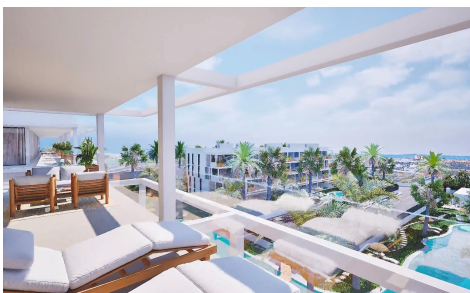

## NEW BUILD RESIDENTIAL COMPLEX IN MAR DE CRISTAL

3

2

175m<sup>2</sup>

N/A

**NEW BUILD RESIDENTIAL COMPLEX IN MAR DE CRISTAL** New Build modern residential complex of apartments and penthouses located very close to the promenade and the long lovely sandy beaches of Mar de Cristal. You can choose from ground floor apartments with a private garden, mid-floor apartments with a terrace, and penthouses with private solarium. Properties has 2 or 3 bedrooms and 2 bathrooms. The apartments have a modern design, presenting an open plan living area, combining the kitchen, dining area and lounge, into a large space with access to the terrace. The master bedroom has a private bathroom. ... (Ask for More Details!)