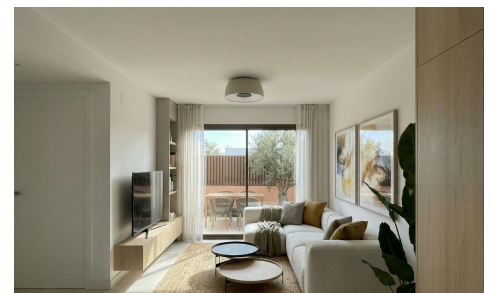

## New Build Villas at El Alba Mediterranean Resort €272,500

2

2

77m<sup>2</sup>

150m<sup>2</sup>

New-build villas at El Alba Mediterranean Resort, in Torre Pacheco Modern living in a growing tourist destination Discover this exclusive new-build development comprising just 6 detached and semi-detached villas located at El Alba Mediterranean Resort, in Torre Pacheco, Murcia. This up-and-coming residential area combines modern architecture, leisure facilities and a relaxed Mediterranean lifestyle. Situated between the Terrazas de la Torre golf club and the town of Roldán, the location offers tranquillity without sacrificing proximity to all essential amenities, such as supermarkets, restaurants, bars and banks. Contemporary villas with private outdoor space These modern villas are laid out over a single storey and feature 2 bedrooms and 2...(Ask for More