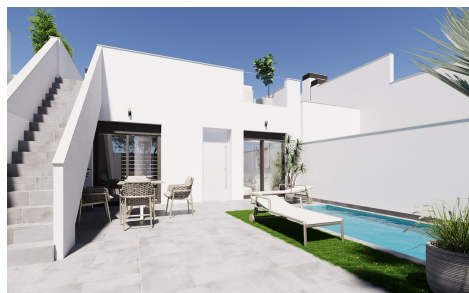

MRG58586Y

Modern, newly built semi-detached and terraced homes with private pools at El Alba Resort-Torre Pacheco €250,900

2

2

82m²

151m²

Modern, newly built semi-detached and terraced homes with private pools at El Alba Resort-Torre Pacheco. Contemporary homes in a growing Mediterranean holiday community. This new development comprises 16 exclusive semi-detached and terraced homes, situated at El Alba Mediterranean Resort in Torre Pacheco. Designed as single-storey homes, these modern properties offer a perfect blend of comfort, functionality and Mediterranean outdoor living. El Alba Resort is an up-and-coming residential area surrounded by open countryside and golf courses, within easy reach of the town of Roldán, where you will find supermarkets, restaurants, banks and everyday amenities. The complex already features a social club with a swimming pool and restaurant,