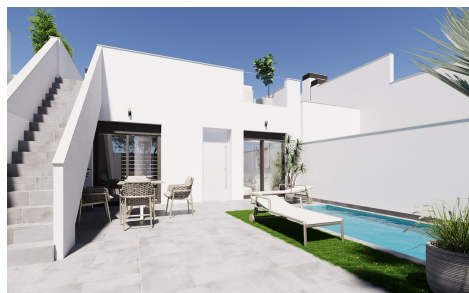

MRG58586Y

Modern, newly built semi-detached and terraced homes €262,900

2

2

82m²

151m²

Modern, newly built semi-detached and terraced homes with private pools at El Alba Resort-Torre Pacheco. Contemporary homes in a growing Mediterranean holiday community. This new development comprises 16 exclusive semi-detached and terraced homes, situated at El Alba Mediterranean Resort in Torre Pacheco. Designed as single-storey homes, these modern properties offer a perfect blend of comfort, functionality and Mediterranean outdoor living. El Alba Resort is an up-and-coming residential area surrounded by open countryside and golf courses, within easy reach of the town of Roldán, where you will find supermarkets, restaurants, banks and everyday amenities. The complex already features a social club with a swimming pool and restaurant,