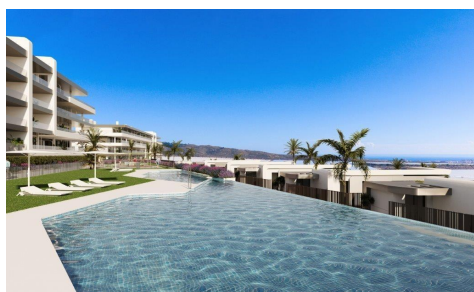

## NEW BUILD RESIDENTIAL COMPLEX NEAR MUTXAMEL

2

2

71m<sup>2</sup>

N/A

**NEW BUILD RESIDENTIAL COMPLEX NEAR MUTXAMEL** Come and live in a complex in an area with a high quality of life, located on the Bonalba golf course with stunning sea views near Mutxamel, a short distance from the Alicante Airport, the city of Alicante and the beaches. . Residential complex has 2 and 3 bedrooms apartments with large terraces, and 2, 3 and 4 bedrooms villas. A dream home where you will create the best memories of your life. Exclusive homes with all the necessary amenities close at hand. Unwind after a long working day in the swimming pool of the complex. Every nook and cranny...(Ask for More Details!)