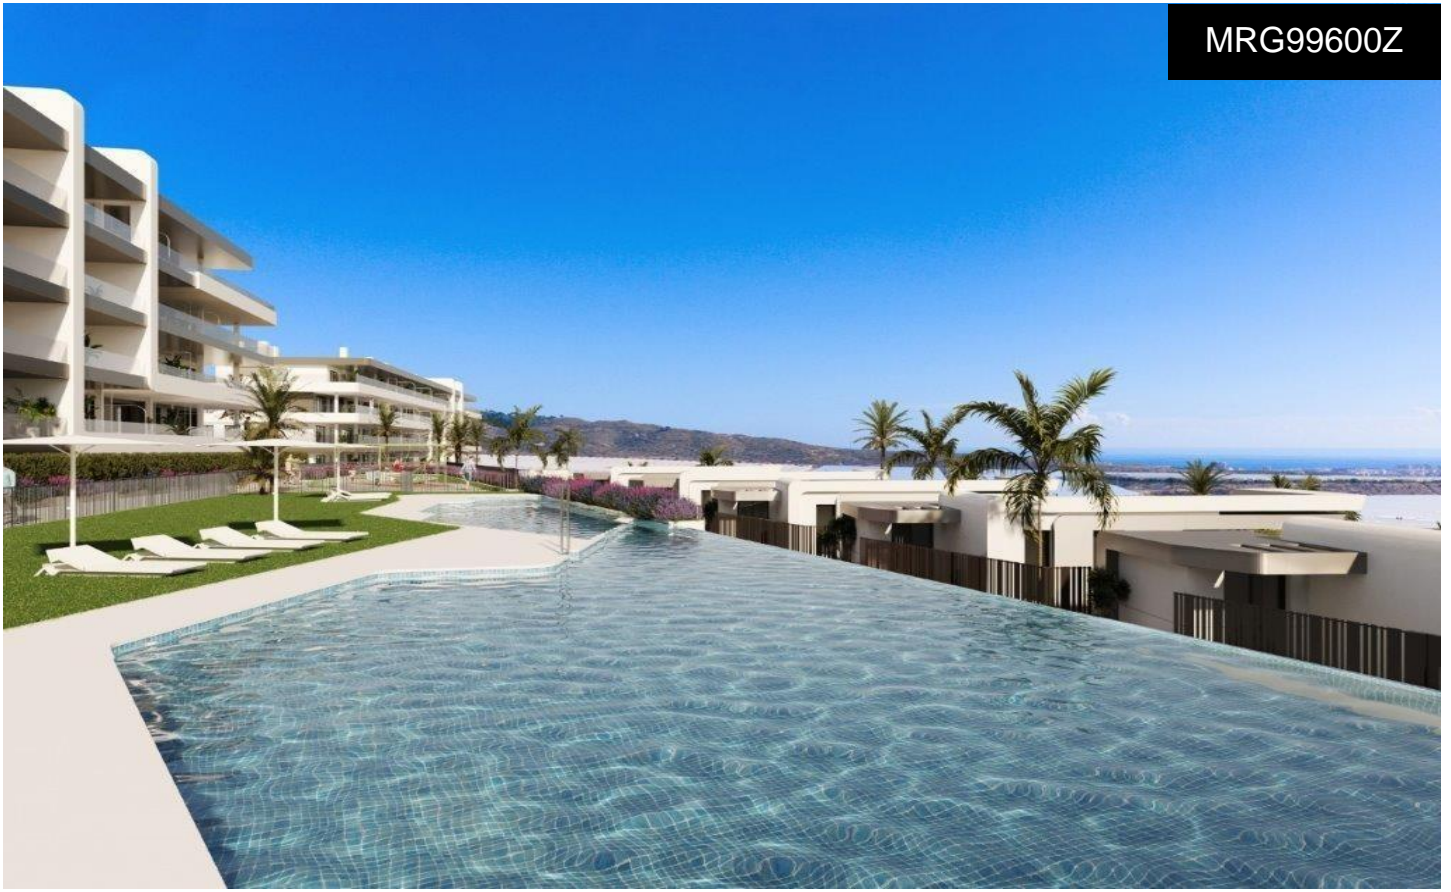

MRG99600Z

NEW BUILD RESIDENTIAL COMPLEX NEAR MUTXAMEL

3

2

97m²

N/A

NEW BUILD RESIDENTIAL COMPLEX NEAR MUTXAMEL Come and live in a complex in an area with a high quality of life, located on the Bonalba golf course with stunning sea views near Mutxamel, a short distance from the Alicante Airport, the city of Alicante and the beaches. . Residential complex has 2 and 3 bedrooms apartments with large terraces, and 2, 3 and 4 bedrooms villas. A dream home where you will create the best memories of your life. Exclusive homes with all the necessary amenities close at hand. Unwind after a long working day in the swimming pool of the complex. Every nook and cranny...(Ask for More Details!)