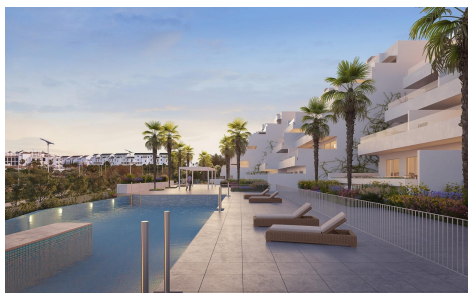

3

2

86m²

N/A

NEW BUILD RESIDENTIAL COMPLEX IN ESTEPONA New Build residential complex in Estepona consist of 54 properties. You can choose 2 and 3 bedrooms options and different types: ground floors, mid-level floors and penthouses, some with sea views, so you can feel the light of the Mediterranean every day. All of our properties east facing, allowing heat to build up during the day before being released in the evening, keeping energy consumption down as they make the most of the sunlight. Plus, most of our properties also have a west-facing rear terrace overlooked by the bedrooms, where you can enjoy the most beautiful sunsets on...(Ask for More Details!)