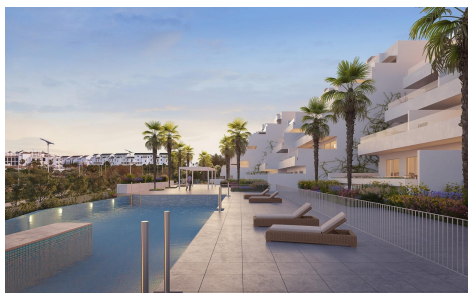

## NEW BUILD RESIDENTIAL COMPLEX IN ESTEPONA 2025, 2000

3

2

86m<sup>2</sup>

N/A

**NEW BUILD RESIDENTIAL COMPLEX IN ESTEPONA** New Build residential complex in Estepona consist of 54 properties. You can choose 2 and 3 bedrooms options and different types: ground floors, mid-level floors and penthouses, some with sea views, so you can feel the light of the Mediterranean every day. All of our properties east facing, allowing heat to build up during the day before being released in the evening, keeping energy consumption down as they make the most of the sunlight. Plus, most of our properties also have a west-facing rear terrace overlooked by the bedrooms, where you can enjoy the most beautiful sunsets on...(Ask for More Details!)