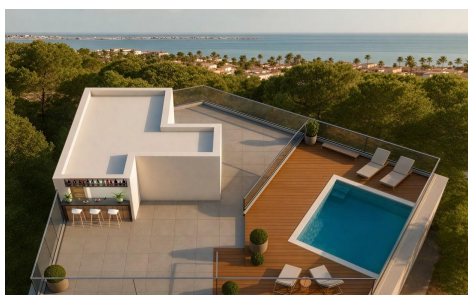

## New Build Tourist Apartments Near the Beach €158,900

0

1

N/A

N/A

N/A

New Build Tourist Apartments Near the Beach in Lo Pagan, San Pedro del Pinatar Exclusive Coastal Residential with Tourist License This new build residential complex consists of 17 modern tourist licensed apartments located in Lo Pagan, San Pedro del Pinatar, just 700 meters from the beach. Situated in one of the most attractive areas of the Mar Menor, this development offers an excellent opportunity to enjoy the Mediterranean lifestyle while benefiting from strong rental investment potential. Lo Pagan is a well established coastal area known for its relaxed atmosphere, natural mud baths and proximity to both the Mar Menor and the Mediterranean Sea. Modern Studios and One...(Ask for More Details!)