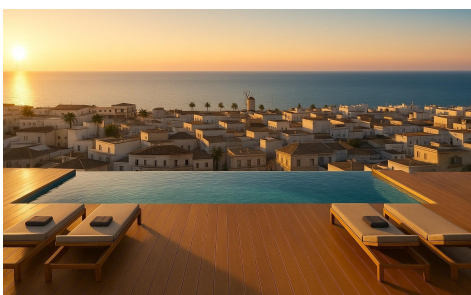

## New Build Tourist Apartments Near the Beach €158,900

0

1

N/A

N/A

N/A

New Build Tourist Apartments Near the Beach in Lo Pagan, San Pedro del Pinatar Exclusive Coastal Residential with Tourist License This new build residential complex consists of 17 modern tourist licensed apartments located in Lo Pagan, San Pedro del Pinatar, just 700 meters from the beach. Situated in one of the most attractive areas of the Mar Menor, this development offers an excellent opportunity to enjoy the Mediterranean lifestyle while benefiting from strong rental investment potential. Lo Pagan is a well established coastal area known for its relaxed atmosphere, natural mud baths and proximity to both the Mar Menor and the Mediterranean Sea. Modern Studios and One...(Ask for More Details!)