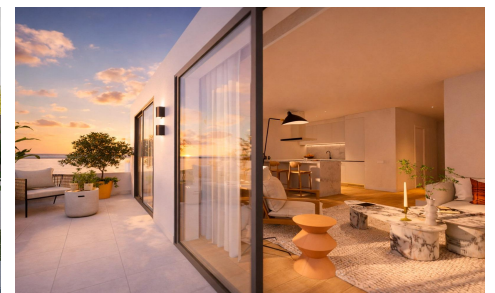

MRG41623E

€932,000

2

2

206m²

14m²

Luxury Beachfront Apartments and Townhouses in Torrenueva, La Lãnea de la Concepción, Cãidiz Exclusive First Line Beachfront Residences on the Costa del Sol Discover a unique beachfront residential development in Torrenueva, one of the most unspoiled coastal locations in Southern Spain. Situated next to La Alcadesa and only minutes from Sotogrande and Gibraltar, this exceptional new resort offers an exclusive collection of 118 contemporary residences just 50 meters from the beach. Surrounded by nature and open sea views, this private coastal sanctuary perfectly combines luxury, tranquility and Mediterranean living. With direct beach access, elegant architecture and premium resort style amenities, this development offers an extraordinary opportunity to...(Ask