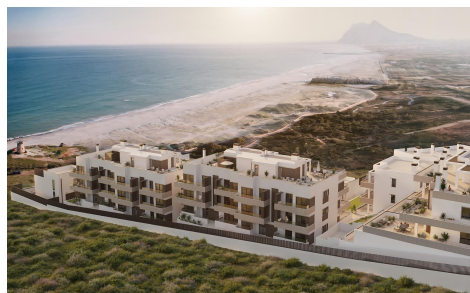

MRG45854P

€430,000

3

2

96m²

N/A

Luxury Beachfront Apartments and Townhouses in Torrenueva, La LÃ-nea de la Concepci3n, CÃ¡diz Exclusive First Line Beachfront Residences on the Costa del Sol Discover a unique beachfront residential development in Torrenueva, one of the most unspoiled coastal locations in Southern Spain. Situated next to La Alcaidesa and only minutes from Sotogrande and Gibraltar, this exceptional new resort offers an exclusive collection of 118 contemporary residences just 50 meters from the beach. Surrounded by nature and open sea views, this private coastal sanctuary perfectly combines luxury, tranquility and Mediterranean living. With direct beach access, elegant architecture and premium resort style amenities, this development offers an extraordinary opportunity to...(Ask