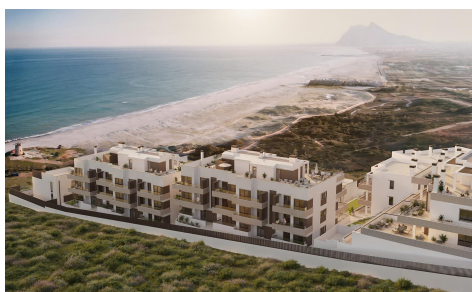

MRG47234E

€395,000

2

2

85m<sup>2</sup>

N/A

Luxury Beachfront Apartments and Townhouses in Torrenueva, La Lã-nea de la Concepci3n, Cã¡diz Exclusive First Line Beachfront Residences on the Costa del Sol Discover a unique beachfront residential development in Torrenueva, one of the most unspoiled coastal locations in Southern Spain. Situated next to La Alcadesa and only minutes from Sotogrande and Gibraltar, this exceptional new resort offers an exclusive collection of 118 contemporary residences just 50 meters from the beach. Surrounded by nature and open sea views, this private coastal sanctuary perfectly combines luxury, tranquility and Mediterranean living. With direct beach access, elegant architecture and premium resort style amenities, this development offers an extraordinary opportunity to...(Ask