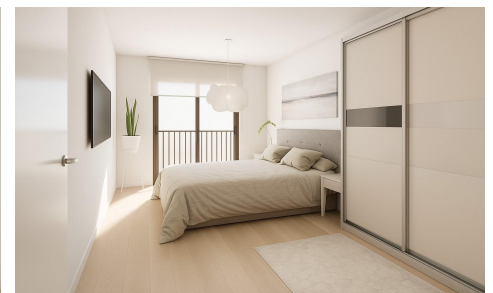

MRG66360G

€215,000

2

2

73m²

N/A

N/A

New Build Apartments in Puerto de Mazarrón Just 200 Metres from the Beach Exclusive Residential Development in the Heart of Puerto de Mazarrón Discover this exclusive new build development ideally located in the centre of Puerto de Mazarrón, one of the most sought after coastal destinations on the Costa C jrida. Situated just 200 metres from the beach, marina and seafront promenade, these modern apartments offer an exceptional opportunity to enjoy Mediterranean living with all amenities within walking distance. With a desirable south facing orientation and open views over a pleasant square, this boutique development combines natural light, comfort and convenience in a privileged seaside setting. ...(Ask for More Details!)