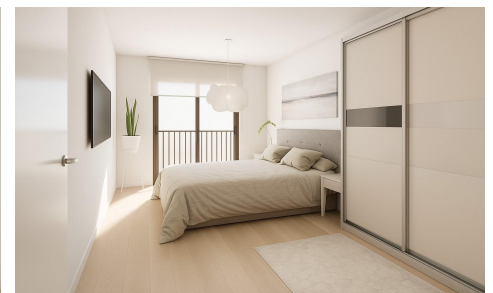

MRG22290Q

€179,900

2

2

69m<sup>2</sup>

N/A

N/A

New Build Apartments in Puerto de Mazarrón Just 200 Metres from the Beach Exclusive Residential Development in the Heart of Puerto de Mazarrón Discover this exclusive new build development ideally located in the centre of Puerto de Mazarrón, one of the most sought after coastal destinations on the Costa C jilida. Situated just 200 metres from the beach, marina and seafront promenade, these modern apartments offer an exceptional opportunity to enjoy Mediterranean living with all amenities within walking distance. With a desirable south facing orientation and open views over a pleasant square, this boutique development combines natural light, comfort and convenience in a privileged seaside setting. ...(Ask for More Details!)