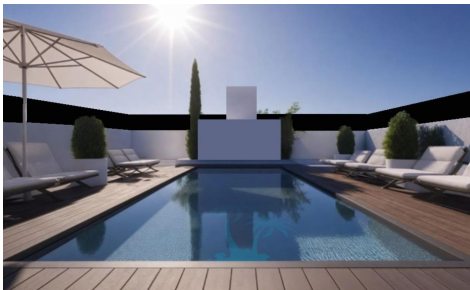

MRS24986F

New Build Bungalows in San Pedro del Pinatar €276,000

2

2

69m²

16m²

New Build Bungalows in San Pedro del Pinatar â€“ Luxury and Nature by the Sea Prime Location Near Beaches and Nature Reserve Discover an exclusive residential complex of new build bungalows located in one of the most privileged areas of San Pedro del Pinatar, Murcia. Just 1. 8 km from the beaches of the Mediterranean Sea and only 500 metres from the protected Salinas y Arenales Regional Park, this development offers a unique lifestyle surrounded by nature, tranquillity and all essential services. The complex sits in a peaceful residential neighborhood facing a large park, with easy walking access to supermarkets, shops, cafés, the town centre, and the...(Ask for More Details!)