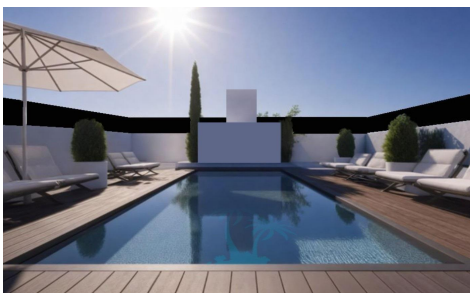

## New Build Bungalows in San Pedro del Pinatar €298,000

3

2

83m<sup>2</sup>

21m<sup>2</sup>

New Build Bungalows in San Pedro del Pinatar â€“ Luxury and Nature by the Sea Prime Location Near Beaches and Nature Reserve Discover an exclusive residential complex of new build bungalows located in one of the most privileged areas of San Pedro del Pinatar, Murcia. Just 1. 8 km from the beaches of the Mediterranean Sea and only 500 metres from the protected Salinas y Arenales Regional Park, this development offers a unique lifestyle surrounded by nature, tranquillity and all essential services. The complex sits in a peaceful residential neighborhood facing a large park, with easy walking access to supermarkets, shops, cafés, the town centre, and the...(Ask for More Details!)