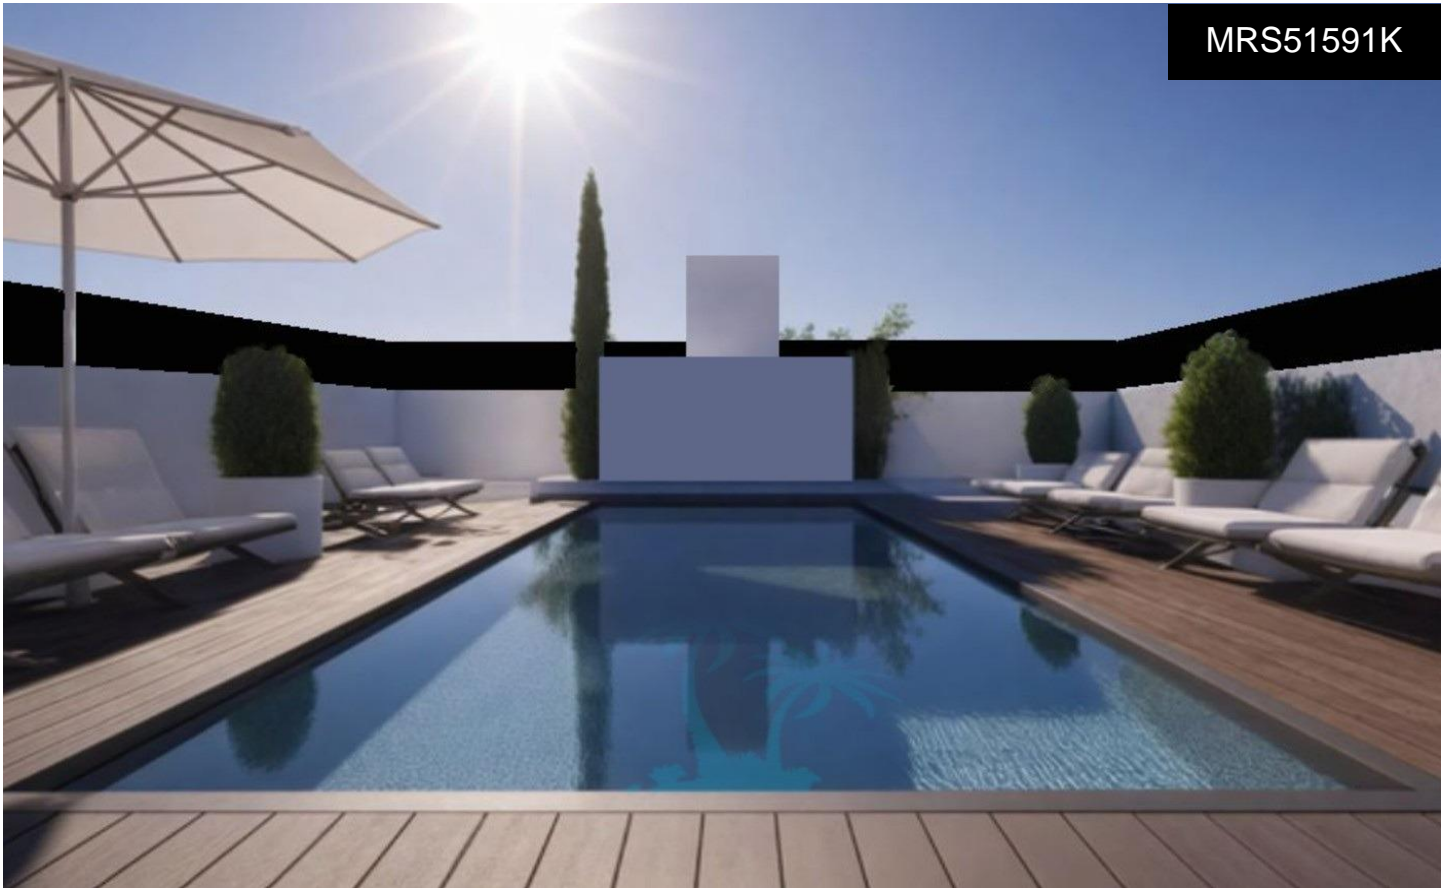

## New Build Bungalows in San Pedro del Pinatar €288,000

2

2

70m<sup>2</sup>

N/A

New Build Bungalows in San Pedro del Pinatar â€“ Luxury and Nature by the Sea Prime Location Near Beaches and Nature Reserve Discover an exclusive residential complex of new build bungalows located in one of the most privileged areas of San Pedro del Pinatar, Murcia. Just 1. 8 km from the beaches of the Mediterranean Sea and only 500 metres from the protected Salinas y Arenales Regional Park, this development offers a unique lifestyle surrounded by nature, tranquillity and all essential services. The complex sits in a peaceful residential neighborhood facing a large park, with easy walking access to supermarkets, shops, cafés, the town centre, and the...(Ask for More Details!)