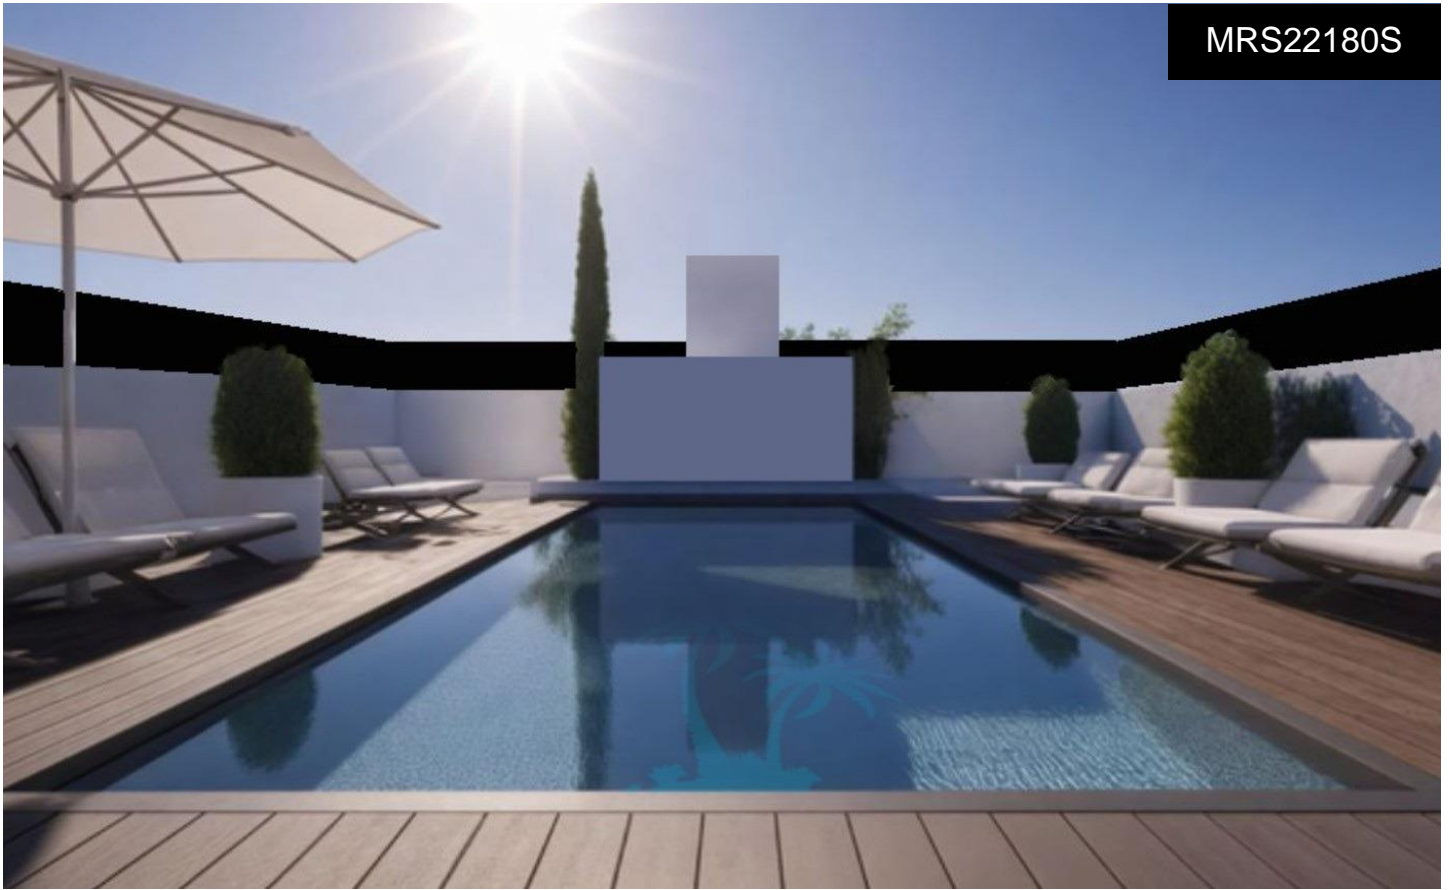

MRS22180S

New Build Bungalows in San Pedro del Pinatar €304,000

3

2

82m²

N/A

New Build Bungalows in San Pedro del Pinatar â€“ Luxury and Nature by the Sea Prime Location Near Beaches and Nature Reserve Discover an exclusive residential complex of new build bungalows located in one of the most privileged areas of San Pedro del Pinatar, Murcia. Just 1. 8 km from the beaches of the Mediterranean Sea and only 500 metres from the protected Salinas y Arenales Regional Park, this development offers a unique lifestyle surrounded by nature, tranquillity and all essential services. The complex sits in a peaceful residential neighborhood facing a large park, with easy walking access to supermarkets, shops, cafés, the town centre, and the...(Ask for More Details!)