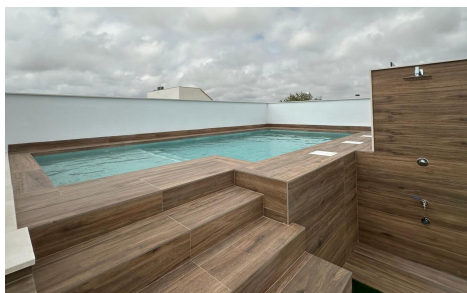

MRS22180S

New Build Bungalows in San Pedro del Pinatar €304,000

3

2

82m²

N/A

New Build Bungalows in San Pedro del Pinatar â€“ Luxury and Nature by the Sea Prime Location Near Beaches and Nature Reserve Discover an exclusive residential complex of new build bungalows located in one of the most privileged areas of San Pedro del Pinatar, Murcia. Just 1. 8 km from the beaches of the Mediterranean Sea and only 500 metres from the protected Salinas y Arenales Regional Park, this development offers a unique lifestyle surrounded by nature, tranquillity and all essential services. The complex sits in a peaceful residential neighborhood facing a large park, with easy walking access to supermarkets, shops, cafés, the town centre, and the...(Ask for More Details!)