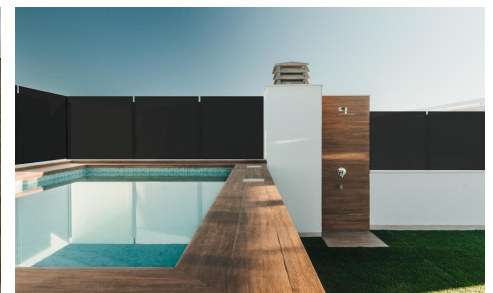

MRS22180S

New Build Bungalows in San Pedro del Pinatar €304,000

3

2

82m²

N/A

New Build Bungalows in San Pedro del Pinatar â€“ Luxury and Nature by the Sea Prime Location Near Beaches and Nature Reserve Discover an exclusive residential complex of new build bungalows located in one of the most privileged areas of San Pedro del Pinatar, Murcia. Just 1. 8 km from the beaches of the Mediterranean Sea and only 500 metres from the protected Salinas y Arenales Regional Park, this development offers a unique lifestyle surrounded by nature, tranquillity and all essential services. The complex sits in a peaceful residential neighborhood facing a large park, with easy walking access to supermarkets, shops, cafés, the town centre, and the...(Ask for More Details!)