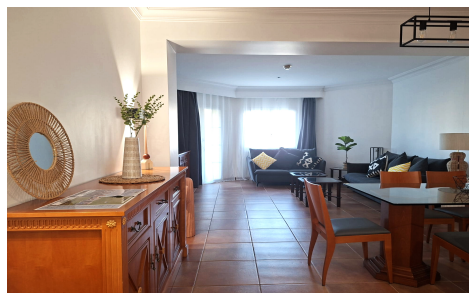

MP22335U

Apartment in Denia

€423,000

2

2

108m²

N/A

Exclusive Apartment in La Sella Premium Residential, Next to La Sella Golf Course and Denia Marriott & Spa Hotel. Located on the ground floor, this elegant apartment consists of two independent units, connected by a double door between the living rooms. This flexible layout allows for combined or separate use—perfect for renting one part or hosting guests. Main Unit It features an entrance hall with a spacious closet housing the water heater, washing machine, and dryer. The open-concept living-dining area includes a fully equipped kitchen and opens onto a covered terrace overlooking the lush gardens of the residential complex. The master bedroom, spacious and full of natural light, incorporates a stylish whirlpool... (Ask for More Details!)