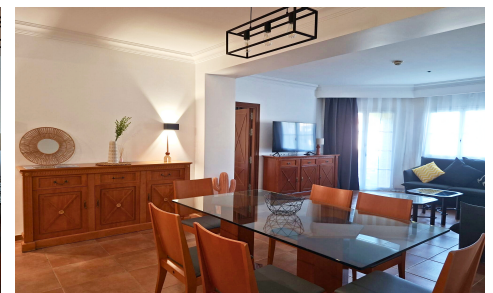

MP22335U

Apartment in Denia

€423,000

2

2

108m²

N/A

Exclusive Apartment in La Sella Premium Residential, Next to La Sella Golf Course and Denia Marriott & Spa Hotel. Located on the ground floor, this elegant apartment consists of two independent units, connected by a double door between the living rooms. This flexible layout allows for combined or separate use—perfect for renting one part or hosting guests. Main Unit It features an entrance hall with a spacious closet housing the water heater, washing machine, and dryer. The open-concept living-dining area includes a fully equipped kitchen and opens onto a covered terrace overlooking the lush gardens of the residential complex. The master bedroom, spacious and full of natural light, incorporates a stylish whirlpool... (Ask for More Details!)