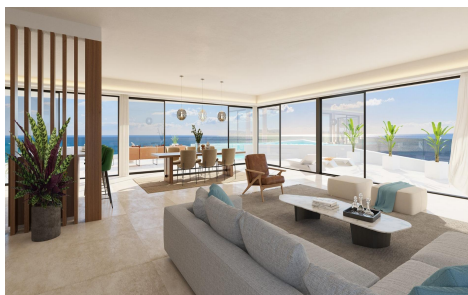

MRS89113S

LUXURY RESIDENTIAL COMPLEX WITH SEA VIEWS €2,500,000

4

3

260m²

N/A

LUXURY RESIDENTIAL COMPLEX WITH SEA VIEWS IN EL HIGUERÓN Residential complex of 157 homes distributed in 4 buildings. The first two face east, with the properties arranged in such a way that some do not interfere with the views of the others, while the other two buildings face south.

2 and 3-bedroom homes, with large open-plan spaces that connect the different rooms, giving a feeling of spaciousness. Large terrace area with sea views. The 3-bedroom homes include all double bedrooms with en-suite bathrooms and spacious dressing rooms. Landscaped routes through green areas connect the different phases and large communal areas: coworking area, pilates room,...(Ask for More Details!)