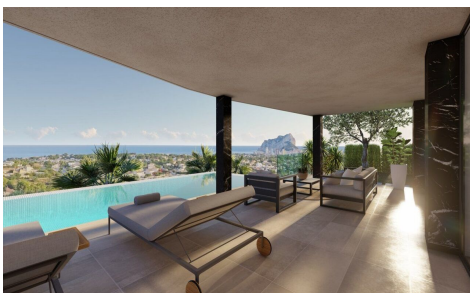

MLS36580A

Villa in Calpe

€1,925,000

4

4

263m²

802m²

IN CALPE WE LOCATE THIS SPECTACULAR VILLA WITH PANORAMIC VIEWS OF THE SEA, CALPE AND THE PEÑÓN D'IFACH. LOCATION: The house is located in a very quiet area of the town in Calpe, which enjoys spectacular views. Very well connected just 5 minutes from the AP-7 motorway and the town of Calpe, 20 minutes from Benidorm and 45 from the Airport in Alicante. One of its advantages is its proximity to a wide range of leisure activities, such as the Ifach Golf Course, the Real Club Náutico de Calpe, the beaches just 10 minutes away and a wide variety of entertainment venues and restaurants. HOUSING: This villa with a constructed area of 263... (Ask for More Details!)