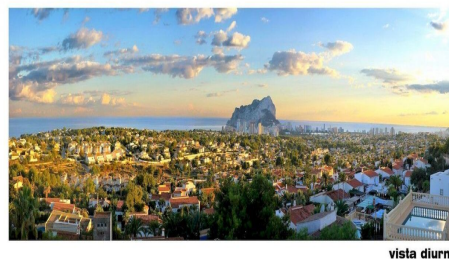

MLS36580A

Villa in Calpe

€1,925,000

4

4

263m²

802m²

IN CALPE WE LOCATE THIS SPECTACULAR VILLA WITH PANORAMIC VIEWS OF THE SEA, CALPE AND THE PEÑÓN D'IFACH. LOCATION: The house is located in a very quiet area of the town in Calpe, which enjoys spectacular views. Very well connected just 5 minutes from the AP-7 motorway and the town of Calpe, 20 minutes from Benidorm and 45 from the Airport in Alicante. One of its advantages is its proximity to a wide range of leisure activities, such as the Ifach Golf Course, the Real Club Náutico de Calpe, the beaches just 10 minutes away and a wide variety of entertainment venues and restaurants. HOUSING: This villa with a constructed area of 263... (Ask for More Details!)