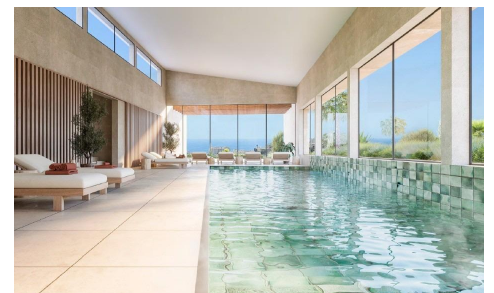

## Luxury New Build Homes at Torrequebrada Golf €430,000

2

2

93m<sup>2</sup>

N/A

Luxury New Build Homes at Torrequebrada Golf € Exclusive Living in Benalmádena Elegant Design Surrounded by Nature Discover a prestigious new development in Benalmádena, where luxury and nature blend seamlessly. This exclusive project offers 112 high-end apartments and duplex penthouses with 2 and 3 bedrooms, designed to maximize space, comfort, and natural light. Large windows and open-plan layouts connect indoor and outdoor living, leading to spectacular terraces with breathtaking views of Golf Torrequebrada and the Mediterranean Sea. A Selection of Luxury Homes 2-bedroom, 2-bathroom apartments with en-suite master bedrooms, double basins, and enclosed showers. Spacious duplex penthouses featuring open-plan living, dining, and kitchen