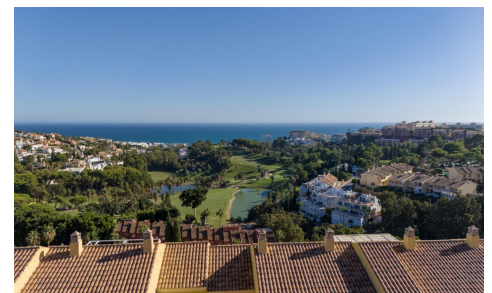

## Luxury New Build Homes at Torrequebrada Golf €465,000

2

2

104m<sup>2</sup>

N/A

Luxury New Build Homes at Torrequebrada Golf € Exclusive Living in Benalmádena Elegant Design Surrounded by Nature Discover a prestigious new development in Benalmádena, where luxury and nature blend seamlessly. This exclusive project offers 112 high-end apartments and duplex penthouses with 2 and 3 bedrooms, designed to maximize space, comfort, and natural light. Large windows and open-plan layouts connect indoor and outdoor living, leading to spectacular terraces with breathtaking views of Golf Torrequebrada and the Mediterranean Sea. A Selection of Luxury Homes 2-bedroom, 2-bathroom apartments with en-suite master bedrooms, double basins, and enclosed showers. Spacious duplex penthouses featuring open-plan living, dining, and kitchen