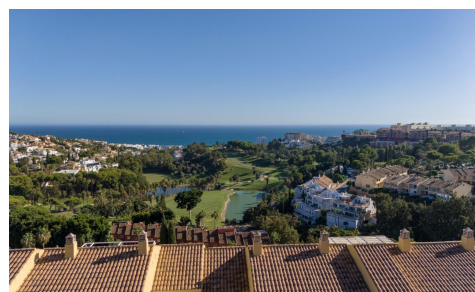

MRS22440J

Luxury New Build Homes at Torrequebrada Golf €1,960,000

3

3

163m²

N/A

Luxury New Build Homes at Torrequebrada Golf â€“ Exclusive Living in BenalmÃ¡dena Elegant Design Surrounded by Nature Discover a prestigious new development in BenalmÃ¡dena, where luxury and nature blend seamlessly. This exclusive project offers 112 high-end apartments and duplex penthouses with 2 and 3 bedrooms, designed to maximize space, comfort, and natural light. Large windows and open-plan layouts connect indoor and outdoor living, leading to spectacular terraces with breathtaking views of Golf Torrequebrada and the Mediterranean Sea. A Selection of Luxury Homes 2-bedroom, 2-bathroom apartments with en-suite master bedrooms, double basins, and enclosed showers. Spacious duplex penthouses featuring open-plan living, dining, and kitchen