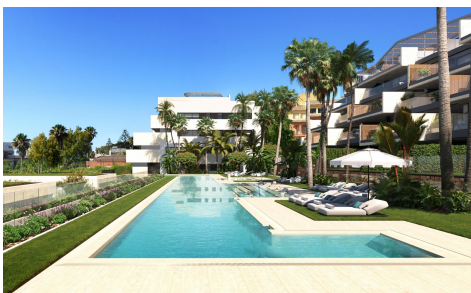

MRS66459L

Luxurious Beachfront Residences in Manilva €1,825,000

3

2

153m²

N/A

Luxurious Beachfront Residences in Manilva: your Oasis on the Costa del Sol. Overview of Exclusive Residences. This prestigious beachfront development in Manilva offers a range of luxury homes: 66 two, three, and four-bedroom apartments, spacious three and four-bedroom penthouses, and five elegant bungalows. Located just 100 meters from the beach, each home is designed with expansive terraces to capture panoramic views of the Mediterranean Sea, providing a serene and luxurious lifestyle. Prime Location with Easy Access to Estepona and Sotogrande. Situated on the shores of the Mediterranean, this development places you in a prime location near Estepona, known as the "jewel of..."(Ask for More Details!)