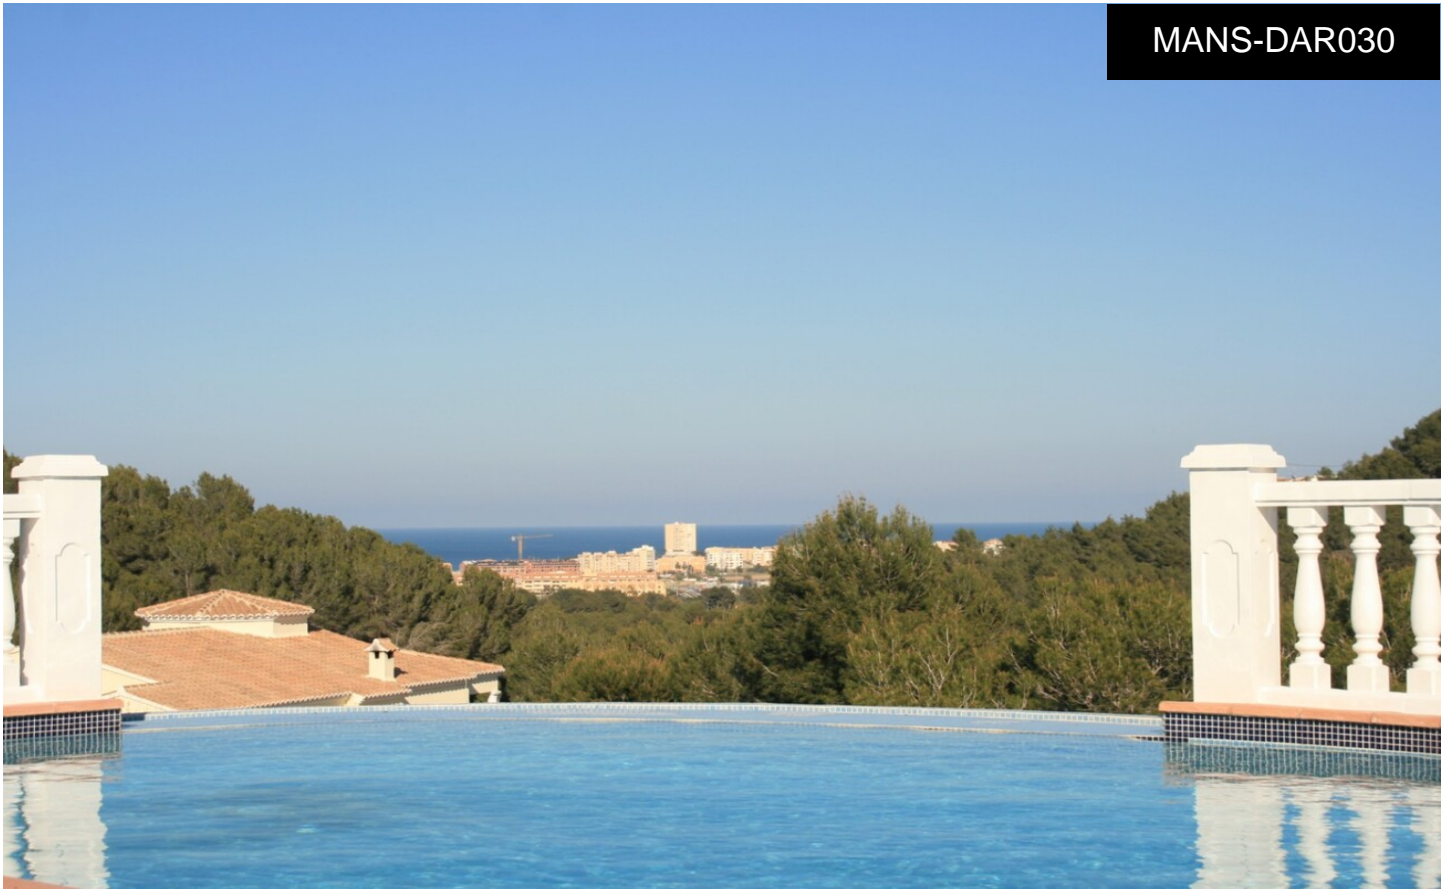

MANS-DAR030

Villa in Javea

€750,000