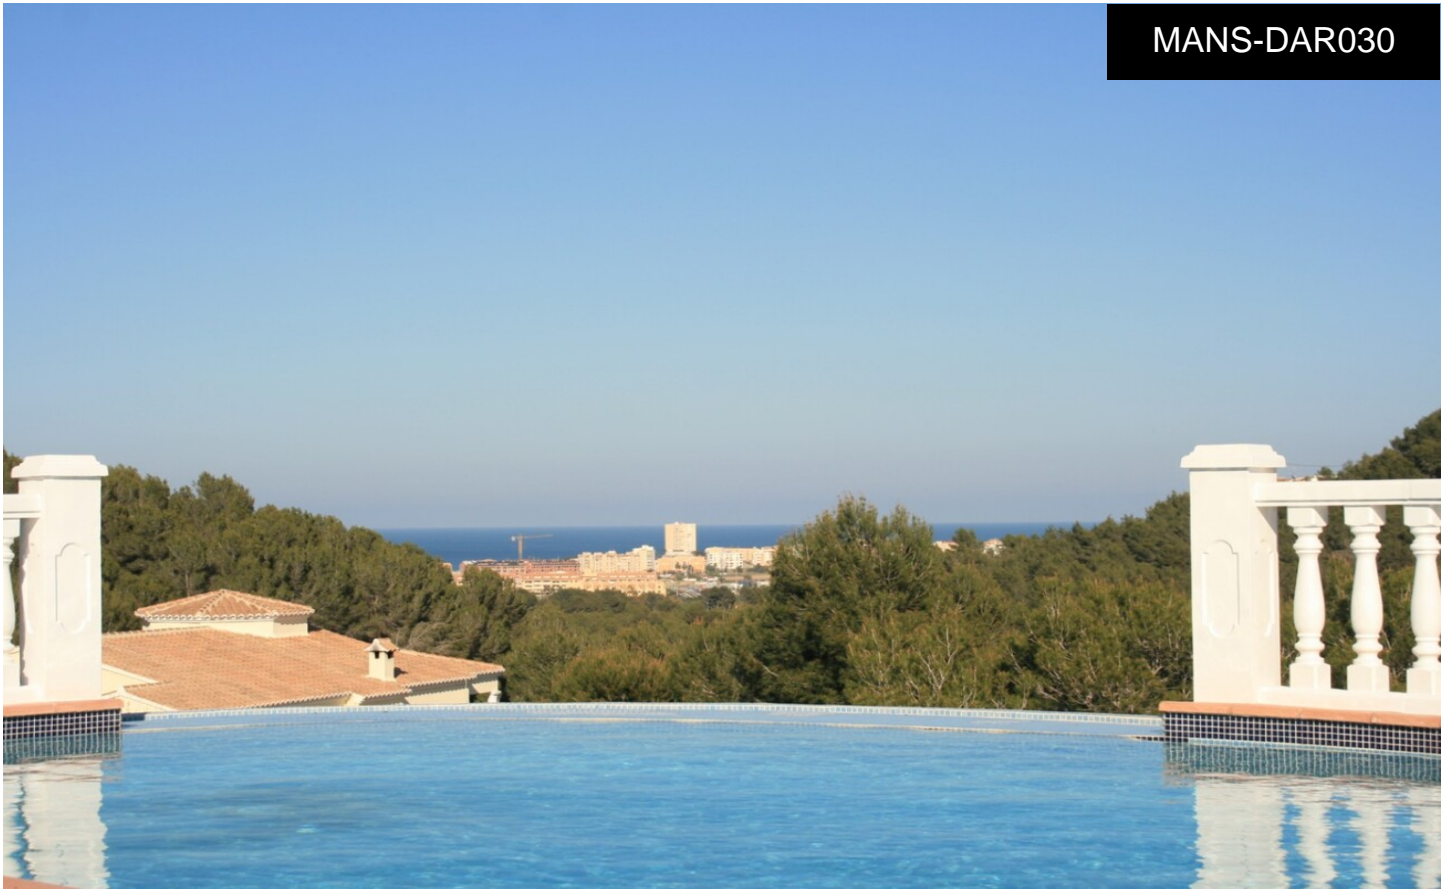

MANS-DAR030

Villa in Javea

€750,000

3

3

152m²

1,000m²

Introducing the "Deluxe Round" villa, a meticulously completed construction as of April 2009, situated within the prestigious Residencial Cansalades development in J avea. Boasting a total constructed area of 152. 00m², this property exemplifies refined coastal living. The ground floor features an intelligently designed layout, with one wing dedicated to an expansive living room and circular dining area. The open-plan kitchen is equipped with premium-quality cabinetry and granite countertops, ensuring both functionality and aesthetic appeal. A grand entrance hall provides seamless access to the covered naya, which connects to the pool terraces. The opposite wing comprises two generously proportioned bedrooms; the primary bedroom includes an en-suite