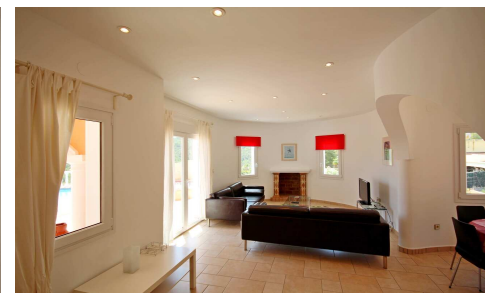

MANS-DAR030

Villa in Javea

€750,000

3

3

152m²

1,000m²

Introducing the "Deluxe Round" villa, a meticulously completed construction as of April 2009, situated within the prestigious Residencial Cansalades development in J avea. Boasting a total constructed area of 152. 00m², this property exemplifies refined coastal living. The ground floor features an intelligently designed layout, with one wing dedicated to an expansive living room and circular dining area. The open-plan kitchen is equipped with premium-quality cabinetry and granite countertops, ensuring both functionality and aesthetic appeal. A grand entrance hall provides seamless access to the covered naya, which connects to the pool terraces. The opposite wing comprises two generously proportioned bedrooms; the primary bedroom includes an en-suite