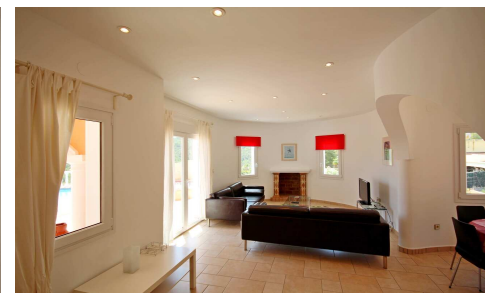

3

3

152m²

1,000m²

Introducing the "Deluxe Round" villa, a meticulously completed construction as of April 2009, situated within the prestigious Residencial Cansalades development in J avea. Boasting a total constructed area of 152. 00m², this property exemplifies refined coastal living. The ground floor features an intelligently designed layout, with one wing dedicated to an expansive living room and circular dining area. The open-plan kitchen is equipped with premium-quality cabinetry and granite countertops, ensuring both functionality and aesthetic appeal. A grand entrance hall provides seamless access to the covered naya, which connects to the pool terraces. The opposite wing comprises two generously proportioned bedrooms; the primary bedroom includes an en-suite