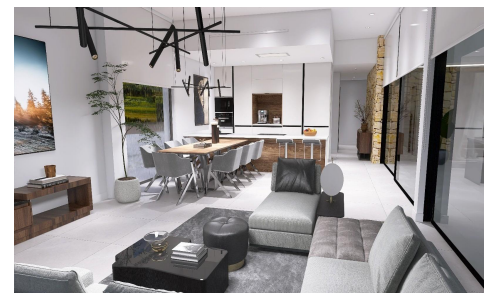

MRG47783N

Newly built villas located in the municipality of Aspe €596,000

3

3

189m²

13,172m²

Newly built villas located in the municipality of Aspe. Newly built villas with several models to choose from, with 2, 3 or 4 bedrooms, on one or two floors and built with slabs or with a structure: depending on the model and the plot chosen, the exact price will be calculated. All the villas are built on rustic plots of over 10,000 m², of which around 2,500 m² will be fenced off. The villas have an open-plan kitchen with living room, built-in wardrobes, private swimming pool, porch, storage room and outdoor parking space. There are several plots to choose from. The price...(Ask for More Details!)