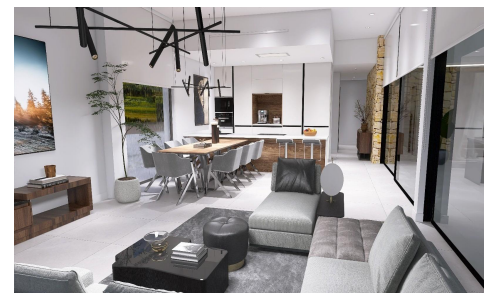

MRG34562N

Newly built villas located in the municipality of Aspe €580,000

4

3

248m²

13,172m²

Newly built villas located in the municipality of Aspe. Newly built villas with several models to choose from, with 2, 3 or 4 bedrooms, on one or two floors and built with slabs or with a structure: depending on the model and the plot chosen, the exact price will be calculated. All the villas are built on rustic plots of over 10,000 m², of which around 2,500 m² will be fenced off. The villas have an open-plan kitchen with living room, built-in wardrobes, private swimming pool, porch, storage room and outdoor parking space. There are several plots to choose from. The price...(Ask for More Details!)