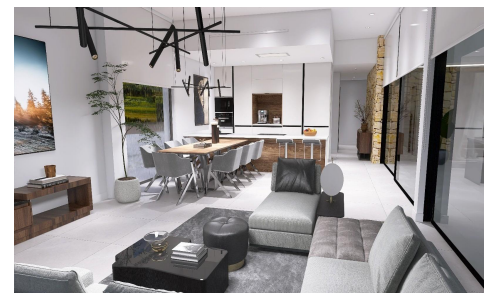

MRG34562N

Newly built villas located in the municipality of Aspe €537,000

4

3

248m²

13,172m²

Newly built villas located in the municipality of Aspe. Newly built villas with several models to choose from, with 2, 3 or 4 bedrooms, on one or two floors and built with slabs or with a structure: depending on the model and the plot chosen, the exact price will be calculated. All the villas are built on rustic plots of over 10,000 m², of which around 2,500 m² will be fenced off. The villas have an open-plan kitchen with living room, built-in wardrobes, private swimming pool, porch, storage room and outdoor parking space. There are several plots to choose from. The price...(Ask for More Details!)