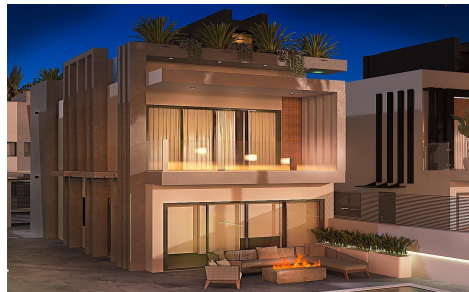

MRG79061K

€995,000

3

3

182m²

259m²

Luxury New Build Villas on the Frontline Beach in Puerto de Mazarrón Exclusive Seafront Living in El Alamillo Discover a unique new development of 11 luxury independent villas located in Puerto de Mazarrón, in the prestigious El Alamillo area, one of the most sought-after destinations on the Costa C jilida. This gated community offers direct access to the beach and promenade, providing the perfect blend of comfort, exclusivity, and Mediterranean lifestyle. Spacious Villas with Private Pools and Sea Views Each villa is set on plots starting from 259 m2 and designed with modern architecture across four levels: basement, ground floor, first floor, and private solarium. The homes feature...(Ask for More Details!)