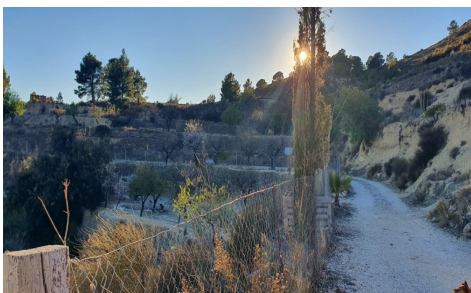

0

0

N/A

35,000m²

N/A

Land for sale in Relleu. Land for sale in Relleu, Foia del Riu. A rustic area, 35000m² with the right to build up to 3 independent houses, about 100 m² per floor for each of the houses. It has a large pond of 700,000 cubic meters on one of the plots. There is also a well and a lot of land with olive and almond trees. It has a cave house of 30 m² and there is a registered garage of 35 m². The land has been declared as ecological and it's the ideal site to set up a campsite or rural complex. 10 minutes by car from Relleu town,...(Ask for More Details!)