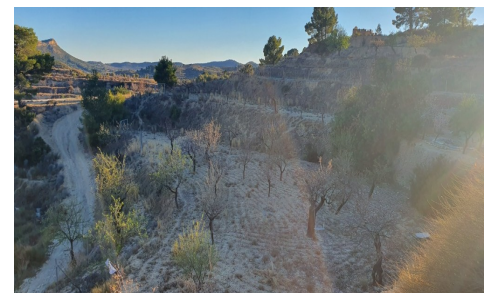

0

0

N/A

35,000m²

N/A

Land for sale in Relleu. Land for sale in Relleu, Foia del Riu. A rustic area, 35000m² with the right to build up to 3 independent houses, about 100 m² per floor for each of the houses. It has a large pond of 700,000 cubic meters on one of the plots. There is also a well and a lot of land with olive and almond trees. It has a cave house of 30 m² and there is a registered garage of 35 m². The land has been declared as ecological and it's the ideal site to set up a campsite or rural complex. 10 minutes by car from Relleu town,...(Ask for More Details!)