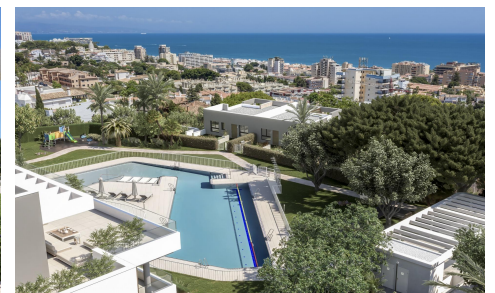

MRG56526P

PRIVILEGED ENCLAVE WITH EXCELLENT VIEWS €95,000

4

3

186m²

115m²

PRIVILEGED ENCLAVE WITH EXCELLENT VIEWS Residential complex made up of 37 homes with 2, 3 and 4 bedrooms, and 2 semi-detached houses, where you can enjoy the privacy and tranquillity of your own home, with spacious terraces designed to experience the Mediterranean every day of the year. Exclusive communal areas to share, storage rooms and parking spaces. Homes perfectly equipped with all the comforts you may need: fitted kitchens, air conditioning with Airzone type segmentation, aerothermics, and motorised blinds. You will be able to enjoy large garden areas, multifunctional swimming pool with beach entrance, sunbeds in the water and swimming lane, outdoor children's area, outdoor...(Ask for More Details!)