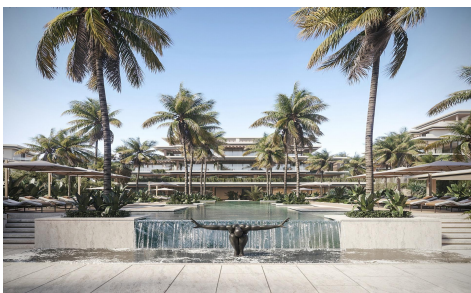

MRS87499Z

Luxury Living in the New Golden Mile n Modern Apartments & Penthouses Near Marbella Prime Location Near Beaches, Golf, and Exclusive Destinations Discover this premium residential development on the New Golden Mile, ideally located just 1.2 km from the pristine El Saladillo beach and steps from the renowned Villa Padierna Golf Club. Nestled between Estepona and Marbella, the complex offers easy access to world-class amenities, including Puerto BanÃos (12 km), Estepona Port (15 km), and MÃlaga Airport (70 km). Golf enthusiasts will love being minutes from Villa Padierna and other top courses, while shopping centers like Laguna Village are less than 10 km away. Exceptional Residences...(Ask for More Details!)

3

2

122m²

N/A

Luxury Living in the New Golden Mile â€“ Modern Apartments & Penthouses Near Marbella Prime Location Near Beaches, Golf, and Exclusive Destinations Discover this premium residential development on the New Golden Mile, ideally located just 1.2 km from the pristine El Saladillo beach and steps from the renowned Villa Padierna Golf Club. Nestled between Estepona and Marbella, the complex offers easy access to world-class amenities, including Puerto BanÃos (12 km), Estepona Port (15 km), and MÃlaga Airport (70 km). Golf enthusiasts will love being minutes from Villa Padierna and other top courses, while shopping centers like Laguna Village are less than 10 km away. Exceptional Residences...(Ask for More Details!)