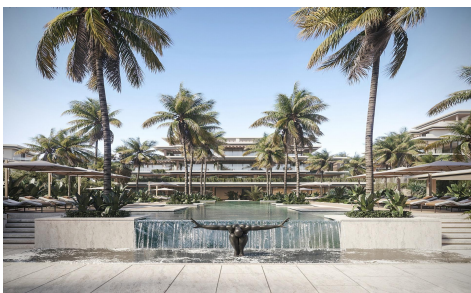

MRS82913W

**Luxury Living in the New Golden Mile n Modern Apartments & Penthouses €815,000**

2

2

104m<sup>2</sup>

N/A

Luxury Living in the New Golden Mile â€“ Modern Apartments & Penthouses Near Marbella Prime Location Near Beaches, Golf, and Exclusive Destinations Discover this premium residential development on the New Golden Mile, ideally located just 1. 2 km from the pristine El Saladillo beach and steps from the renowned Villa Padierna Golf Club. Nestled between Estepona and Marbella, the complex offers easy access to world-class amenities, including Puerto BanÃ³s (12 km), Estepona Port (15 km), and MÃ¡laga Airport (70 km). Golf enthusiasts will love being minutes from Villa Padierna and other top courses, while shopping centers like Laguna Village are less than 10 km away. Exceptional Residences...(Ask for More Details!)