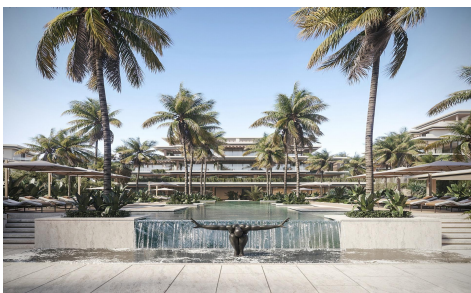

MRS28039D

Luxury Living in the New Golden Mile n Modern Apartments & Penthouses Near Marbella Prime Location Near Beaches, Golf, and Exclusive Destinations Discover this premium residential development on the New Golden Mile, ideally located just 1. 2 km from the pristine El Saladillo beach and steps from the renowned Villa Padierna Golf Club. Nestled between Estepona and Marbella, the complex offers easy access to world-class amenities, including Puerto BanÃos (12 km), Estepona Port (15 km), and MÃlaga Airport (70 km). Golf enthusiasts will love being minutes from Villa Padierna and other top courses, while shopping centers like Laguna Village are less than 10 km away. Exceptional Residences...(Ask for More Details!)

3

3

152m²

N/A

Luxury Living in the New Golden Mile â€“ Modern Apartments & Penthouses Near Marbella Prime Location Near Beaches, Golf, and Exclusive Destinations Discover this premium residential development on the New Golden Mile, ideally located just 1. 2 km from the pristine El Saladillo beach and steps from the renowned Villa Padierna Golf Club. Nestled between Estepona and Marbella, the complex offers easy access to world-class amenities, including Puerto BanÃos (12 km), Estepona Port (15 km), and MÃlaga Airport (70 km). Golf enthusiasts will love being minutes from Villa Padierna and other top courses, while shopping centers like Laguna Village are less than 10 km away. Exceptional Residences...(Ask for More Details!)