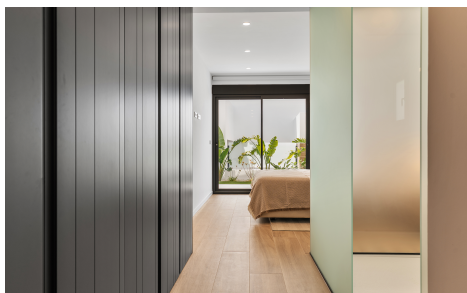

## Apartment in Benitachell

€473,000

2

2

83m<sup>2</sup>

N/A

The Montecala Gardens development, located in Cumbre del Sol within the municipality of Benitatchell, between Jávea and Moraira, invites you to see the Costa Blanca from a different perspective. This apartment complex has been designed for those seeking a second home by the sea, surrounded by nature, tranquillity, and high-quality services throughout the year. Montecala Gardens stands out for its modern, functional, and sustainable design. Each block has a limited number of homes; only five apartments per building, ensuring privacy and tranquillity. The houses feature spacious terraces, private gardens, or solariums, depending on the apartment, and offer open views that strengthen connection with the natural environment. ...(Ask for More Details!)