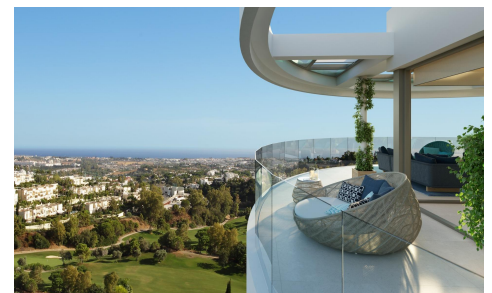

MRS62717M

Luxury Living in the Marbella-Benahavis Hills: €9,990,000

2

2

128m²

N/A

Luxury Living in the Marbella-BenahavÃ-s Hills: A Boutique Residential Community Prime Location Between Marbella and BenahavÃ-s Nestled between the iconic towns of Marbella and BenahavÃ-s, this boutique residential community offers unparalleled access to the best of Costa del Sol. Situated just a 10-minute drive from pristine beaches, the development boasts breathtaking views of the El MadroÃal mountains and the sea. It's ideally located 65 km from MÃ;laga International Airport, 12 km from Puerto BanÃ's, and within 5-10 km of renowned golf courses like Los Arqueros Golf & Country Club and La Quinta Golf. Stunning Homes with Spectacular Sea Views Choose from an exclusive selection of 2, 3,...(Ask for More Details!)