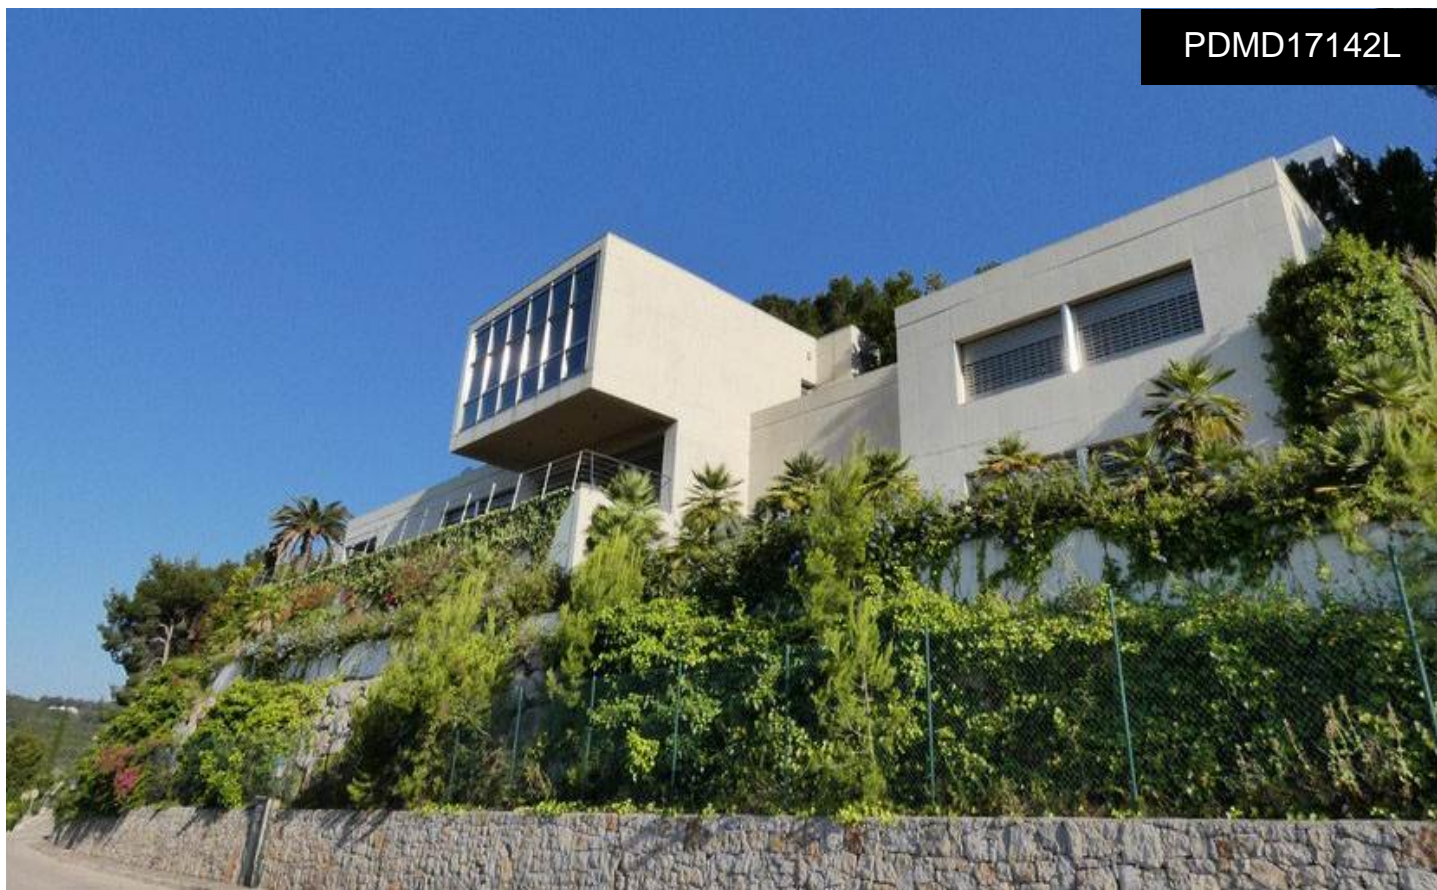

## Villa in La Sella Golf Resort

€2,500,000

5

7

929m<sup>2</sup>

3,250m<sup>2</sup>

N/A

Premium Villa near the golf course in La Sella