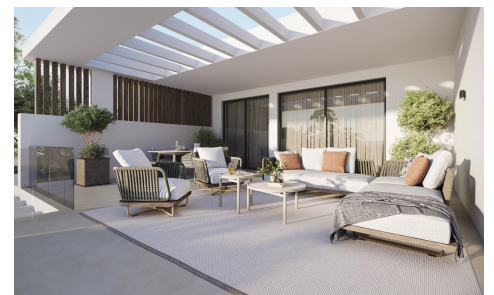

MRS86068N

New Build Residential Complex Near Estepona €2,000,000

4

4

195m²

N/A

New Build Residential Complex Near Estepona Welcome to your dream home! This stunning new build residential complex offers a selection of luxurious apartments and penthouses with breathtaking sea views, located in Resinera Voladilla, just minutes from Estepona. Choose from elegant 2 and 3-bedroom apartments and penthouses designed for comfort and style. Take a dip in the beautifully designed outdoor pool, perfect for relaxation on sunny days. 24-Hour Security: Enjoy peace of mind with round-the-clock security ensuring your safety. The entire complex is gated for added privacy and security. Each unit includes 2 dedicated parking spaces for your convenience. Additional storage...(Ask for More Details!)