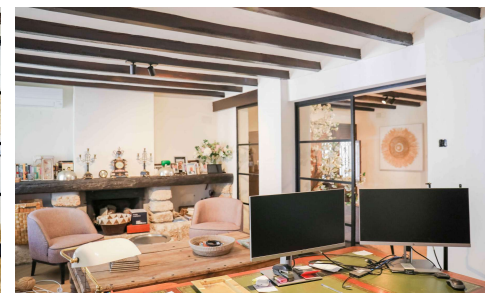

MP79705Y

Country House in Jesus Pobre

€1,550,000

5

4

548m²

11,367m²

Impressive County House in a Privileged Location, Surrounded by Nature, Offering Great Privacy and Close to Jesús Pobre and Denia. Meticulously renovated, this exceptional property offers a unique opportunity for those seeking a peaceful and private retreat without giving up the convenience of having all services just minutes away. Set on a completely flat plot, the south-facing home is distributed over two spacious floors. The ground floor features a designer kitchen with a striking central island, perfect for enjoying culinary moments with family and friends. An elegant dining room with a fireplace creates a warm and inviting atmosphere, while a hallway leads to a versatile space currently used as an...(Ask for More Details!)