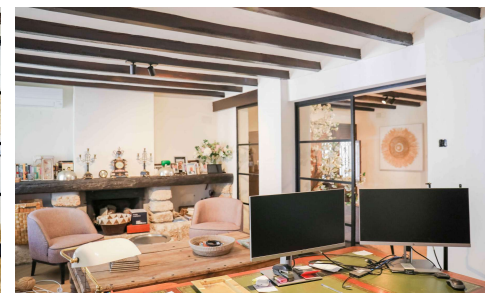

## Country House in Jesus Pobre

€1,550,000

5

4

548m<sup>2</sup>

11,367m<sup>2</sup>

Impressive County House in a Privileged Location, Surrounded by Nature, Offering Great Privacy and Close to Jesús Pobre and Denia. Meticulously renovated, this exceptional property offers a unique opportunity for those seeking a peaceful and private retreat without giving up the convenience of having all services just minutes away. Set on a completely flat plot, the south-facing home is distributed over two spacious floors. The ground floor features a designer kitchen with a striking central island, perfect for enjoying culinary moments with family and friends. An elegant dining room with a fireplace creates a warm and inviting atmosphere, while a hallway leads to a versatile space currently used as an...(Ask for More Details!)