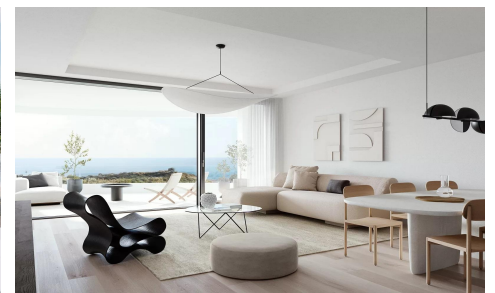

MRS45516G

NEW BUILD TOWNHOUSES NEAR MIJAS €1,632,397

3

2

268m²

216m²

NEW BUILD TOWNHOUSES NEAR MIJAS New Build exclusive project of townhouses and semi-detached villas near Mijas with an elegant Scandinavian design blends harmoniously with the surrounding nature. The architecture of the properties follows seamlessly the undulating shapes of the waves. South facing unique energy efficient homes, with beautiful panoramic sea views and breathtaking sunsets, makes living here enjoyable and fun under the sun. All the materials are of the highest quality, with well-known brands, modern gourmet kitchens, designer bathrooms, underfloor heating in the whole house and high energy efficiency are details that make the difference. Enjoy panoramic sea views and lovely sunsets on the roof top terrace...(Ask for More