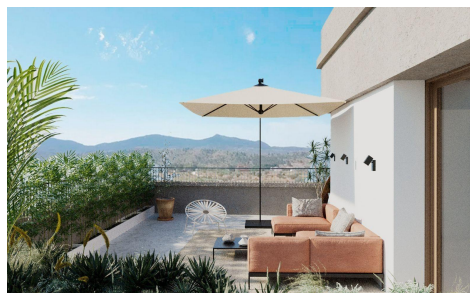

MRG29308T

€220,000

2

2

93m²

N/A

Exclusive New Build Apartments with Views of the Vineyards in Hondón de las Nieves Modern Homes in a Unique Natural Setting Discover this new development of flats in Hondón de las Nieves, a charming village set in a beautiful valley surrounded by olive and almond groves. This development offers 15 exclusive 2 and 3 bedroom homes, all designed to offer maximum comfort, energy efficiency and stunning views of the Vinalopó vineyards. Located in Vinalopó Medio, this peaceful enclave is ideal for those seeking a relaxed Mediterranean lifestyle, with easy access to nature and all essential services. High Quality Features and Modern Design Each flat has...(Ask for More Details!)