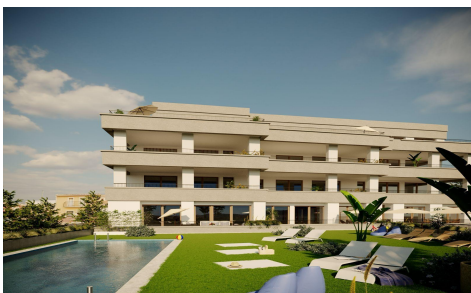

MRG29308T

€220,000

2

2

93m²

N/A

Exclusive New Build Apartments with Views of the Vineyards in Hondón de las Nieves Modern Homes in a Unique Natural Setting Discover this new development of flats in Hondón de las Nieves, a charming village set in a beautiful valley surrounded by olive and almond groves. This development offers 15 exclusive 2 and 3 bedroom homes, all designed to offer maximum comfort, energy efficiency and stunning views of the Vinalopó vineyards. Located in Vinalopó Medio, this peaceful enclave is ideal for those seeking a relaxed Mediterranean lifestyle, with easy access to nature and all essential services. High Quality Features and Modern Design Each flat has...(Ask for More Details!)