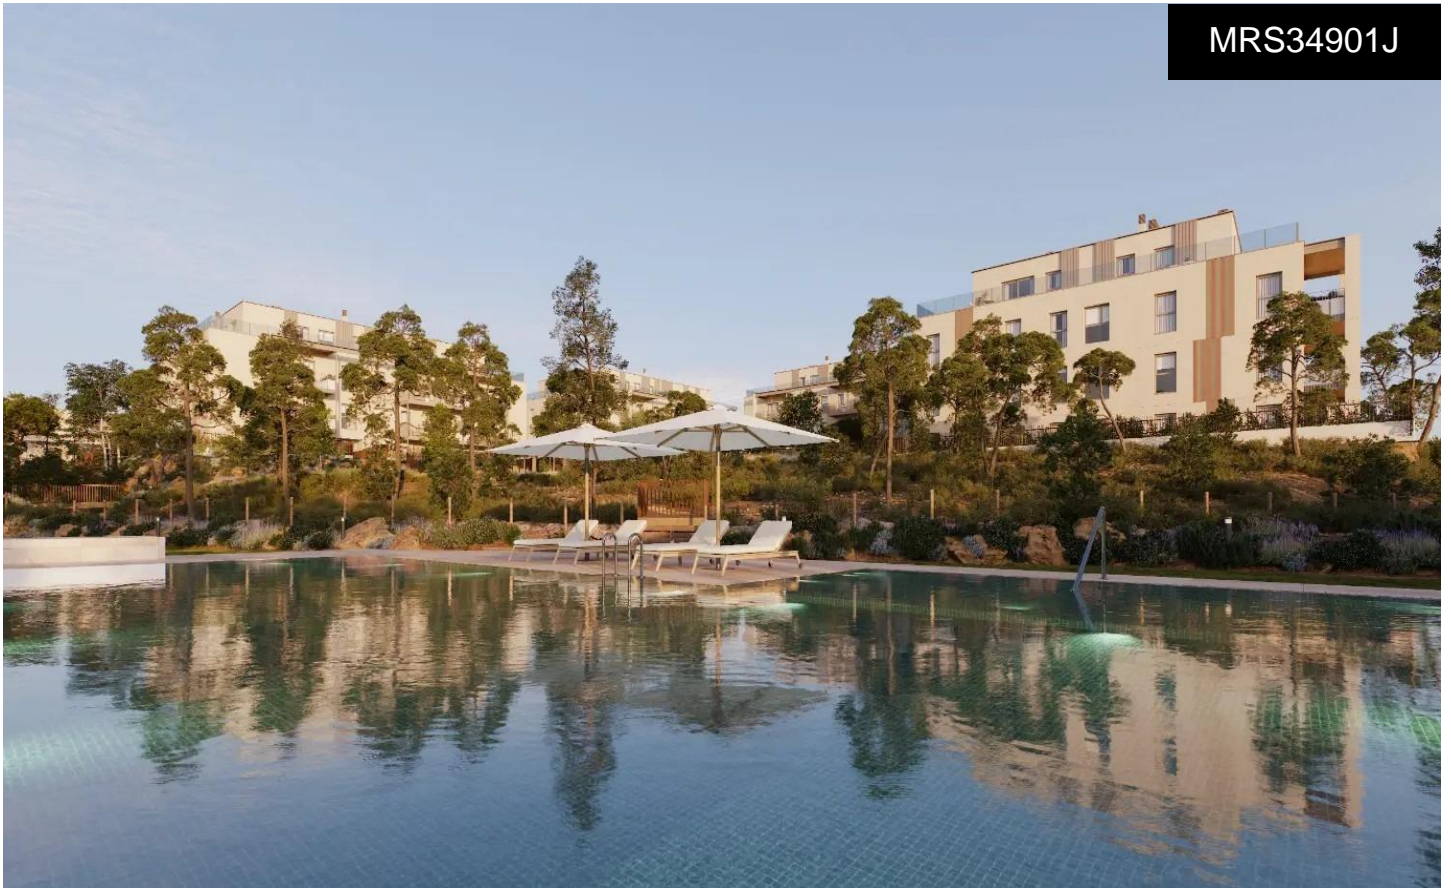

MRS34901J

NEW BUILD RESIDENTIAL COMPLEX IN GODELLA €160,000

4

2

134m²

N/A

NEW BUILD RESIDENTIAL COMPLEX IN GODELLA, VALENCIA New Build development with high quality is a constant and an ever-present objective, which is why we have thought of all the details of your new home. Interior development of this complex the communal areas will be cared for to the maximum. The floors of the exterior communal areas will be finished with paving according to the characteristics of the project and the enclosures of the private plots will have a design totally integrated with the aesthetics of their façades. Technology will also be present in the form of LED lighting, which at the end of the month will...(Ask for More Details!)